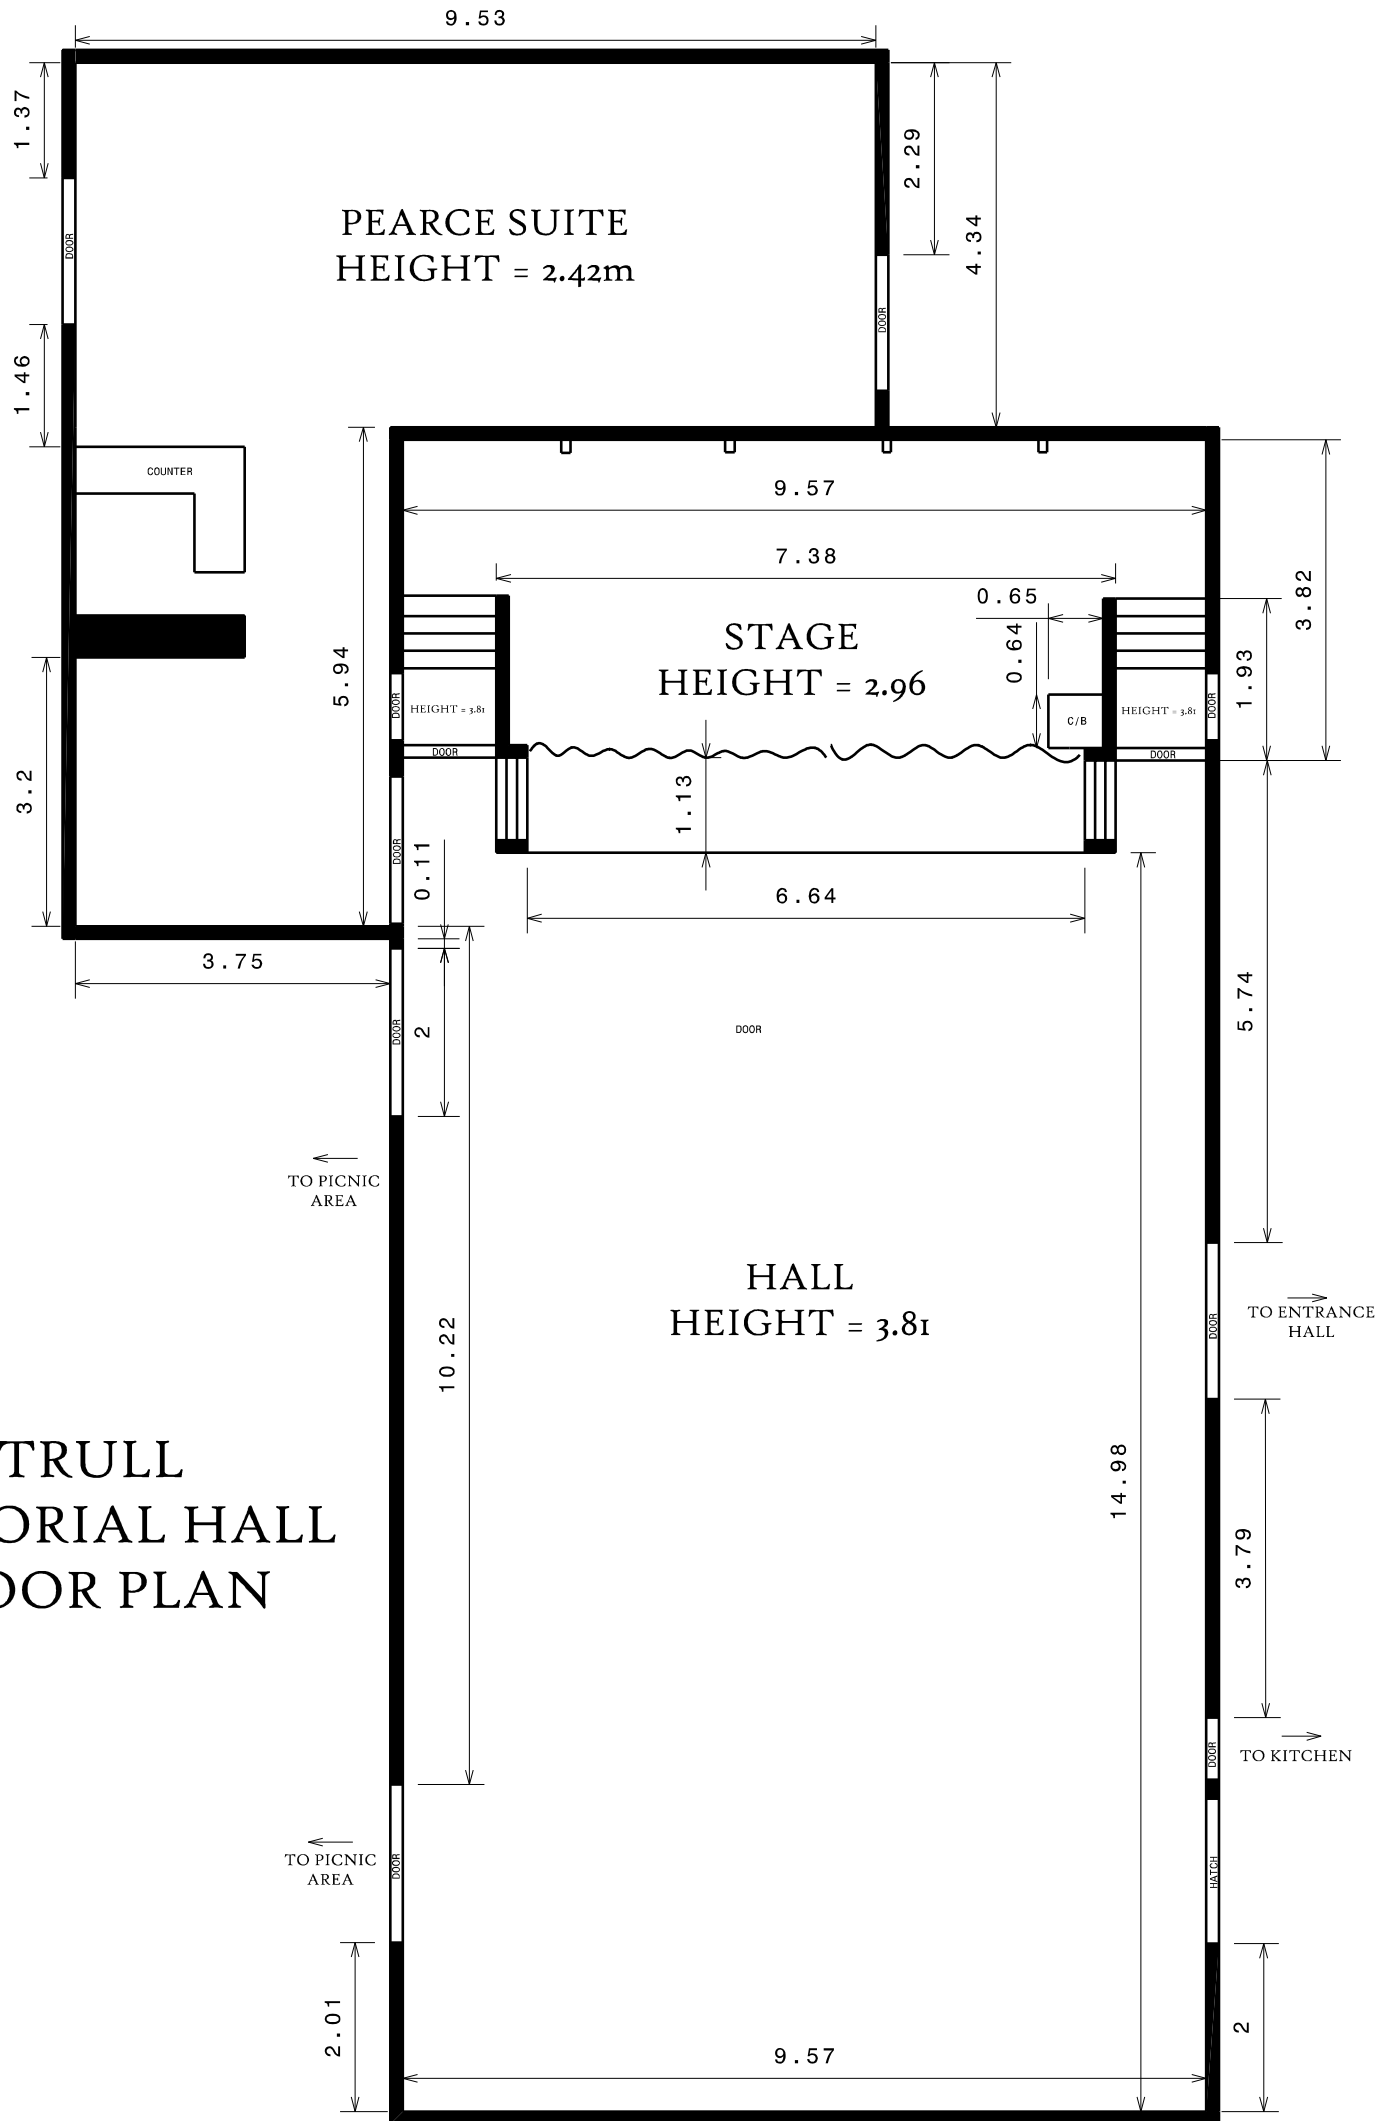

# TRULL MEMORIAL HALL FLOOR PLAN

ALL DIMENSIONS IN M  
SCALE 1:90